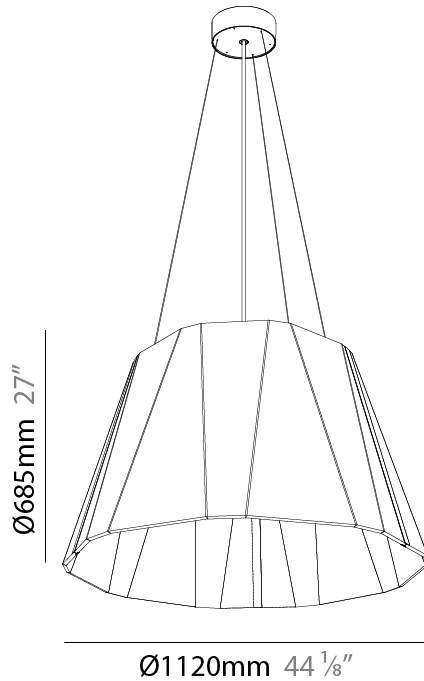

PHYSICAL

Shape: Cone
Diameter (mm): 1120
Diameter (in): 44 1/8
Height (mm): 685
Height (in): 27
Weight (kg): 14.5
Diffuser: Clear / Microprism / Clear Microprism
Fixture Finish: SSR / BKV / CWI / CRY / HAB / UFT / ITA / RUA / FTG / MYG / LOD / PUS / FRO / FUP / KIA / POP / BLS / SPG / MEY / GOH / CHC / COM / ABZ / JAG / OBR / MOS / ROR
Holder Finish: SSR / BKV / CWI / CRY / HAB / LAG / UFT / ITA / RUA / RUR / MIC / FTG / MYG / TWT / LOD / PUS / FRO / FUP / KIA / POP / BLS / SPG / MEY / GOH / GUM / CHC / COM / ABZ / JAG
Acoustic Finish: SFW / CYW / SEE / SYN / MTS / PMB / TTN / CYB / STO / DPE / BES / SHB / ARE / ANE / VRD / CRF
Fixture Material: Acoustic
Primary Material: Acoustic
Cable Details: 2000mm/78 3/4" or 6000mm/236 1/4" Cable, - Black, Orange, Red, Transparent and White

ELECTRICAL

Lamp Type: LED
Input Wattage (W): 89
Total Output Wattage (W): 80.9
Dimming: Tri-Mode (Non-Dimming and Phase Dimming (120Vac only) and 0-10V Dimming)
Driver Included: Yes
Driver Location: Integrated
Driver Type: Constant Current - Universal
Driver Class: Class 2
Input Voltage (V): 120 - 277
Constant Current (MA): 1400mA
Upon Request: MATTER Dimming / DALI Dimming (Remote)

LED

Color Temperature (°K): 2700 / 3000 / 3500 / 4000
Max. Delivered Lumen (lm): Max 12252
CRI: >90 CRI
Lamp Life (hrs): 50000

OPTICAL

RATINGS AND CERTIFICATIONS

Certified By: Certified for North American Standards
IP rating: IP20