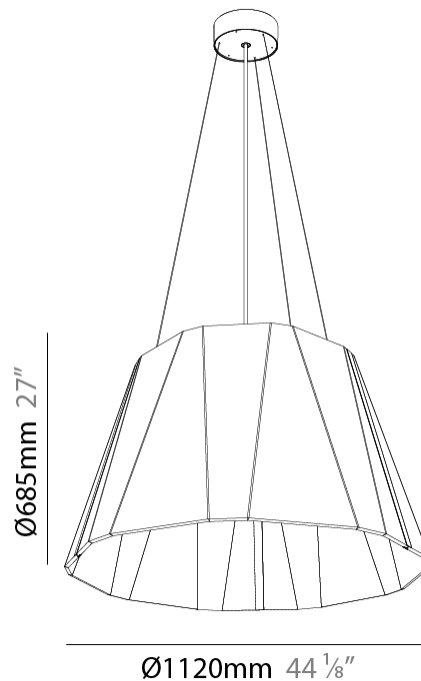

PHYSICAL

Shape: Cone
Diameter (mm): 1120
Diameter (in): 44 1/8
Height (mm): 685
Height (in): 26 15/16
Weight (kg): 14.5

Diffuser: [Clear / Microprism / Clear Microprism](#)
Fixture Finish: [SSR / BKV / CWI / CRY / HAB / UFT / ITA / RUA / FTG / MYG / LOD / PUS / FRO / FUP / KIA / POP / BLS / SPG / MEY / GOH / CHC / COM / ABZ / JAG / OBR / MOS / ROR](#)
Holder Finish: [SSR / BKV / CWI / CRY / HAB / LAG / UFT / ITA / RUA / RUR / MIC / FTG / MYG / TWT / LOD / PUS / FRO / FUP / KIA / POP / BLS / SPG / MEY / GOH / GUM / CHC / COM / ABZ / JAG](#)
Acoustic Finish: [SFW / CYW / SEE / SYN / MTS / PMB / TTN / CYB / STO / DPE / BES / SHB / ARE / ANE / VRD / CRF](#)
Fixture Material: Acoustic
Primary Material: Acoustic
Cable Details: [2000mm/78 3/4" or 6000mm/236 1/4" Cable, - Black, Orange, Red, Transparent and White](#)

ELECTRICAL

Lamp Type: LED
Input Wattage (W): 125
Total Output Wattage (W): 113.6
Dimming: Tri-Mode (Non-Dimming and Phase Dimming (120Vac only) and 0-10V Dimming)
Driver Included: Yes
Driver Location: Integrated
Driver Class: Class 2
Input Voltage (V): 120 - 277
Constant Current (MA): 700mA & 1400mA
Upon Request: [MATTER Dimming / DALI Dimming (Remote)](#)

LED

Color Temperature (°K): [2700 / 3000 / 3500 / 4000](#)
Max. Delivered Lumen (lm): Max 17980
CRI: >90 CRI
Lamp Life (hrs): 50000

OPTICAL

RATINGS AND CERTIFICATIONS

Certified By: Certified for North American Standards
IP rating: IP20